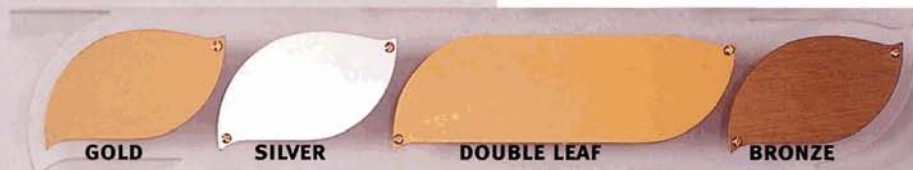

cast-bronze antique-finished
750 leaves. With so many
be recognized.

Acorn

The cast bronze Acorn with a brass donor plate can be used to identify an upper level of giving.

Naming Branch

The Naming Branch was designed as another option for identifying upper levels of giving. The cast bronze Naming Branch, with a brass donor plate, can be used along with plain branches.

Leaves

Four different styles of Leaves are available to create a unique tree or to recognize different levels of giving. Choose from gold, silver or bronze Leaves. Also available is the Double Leaf design.