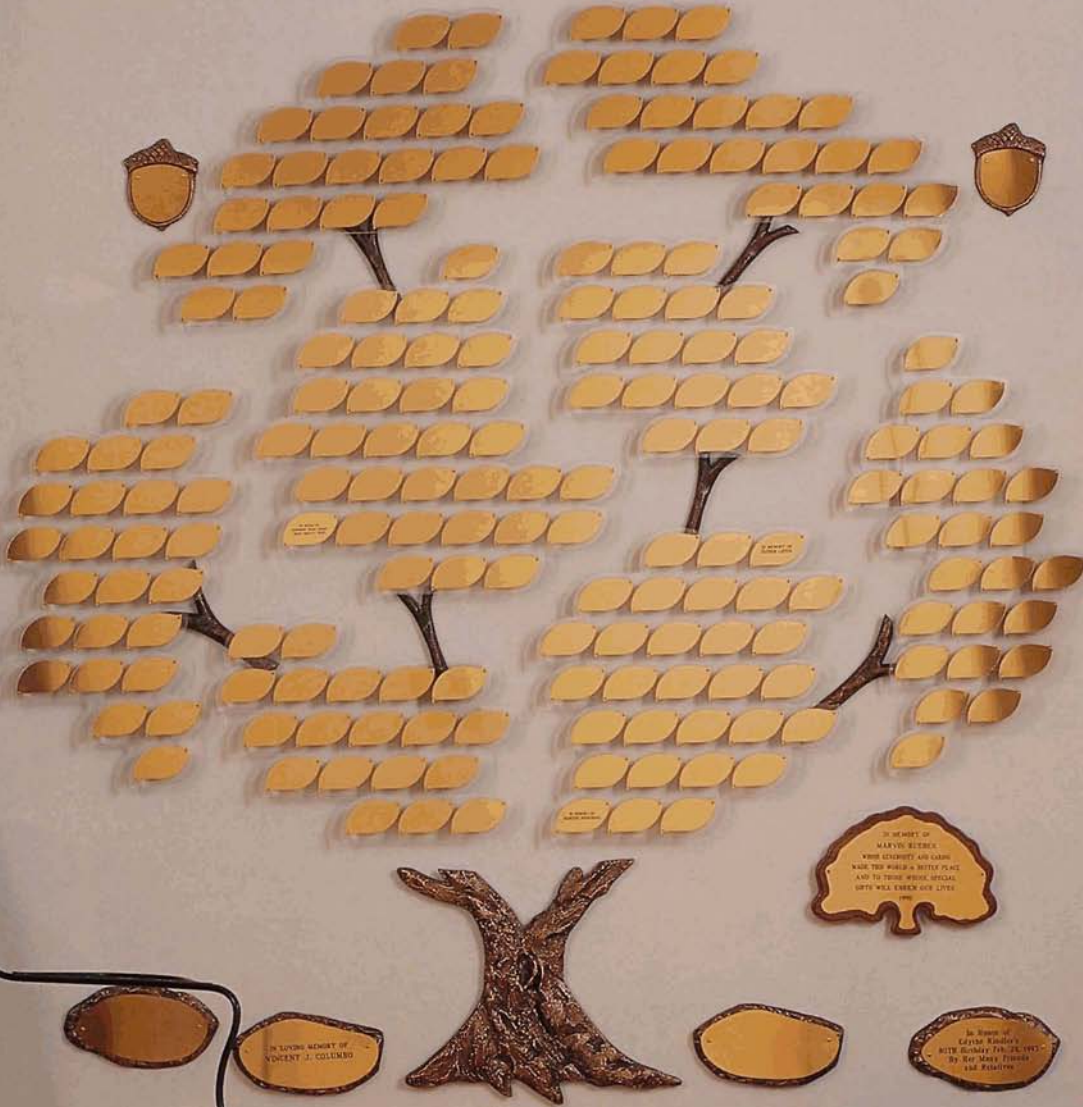

TREE OF LIFE

This 200-leaf arrangement utilizes accessory acorns, foundation stones, and a mini-tree to acknowledge special contributors.

TREE OF LIFE

ChurchSupplyWarehouse.com - Wheaton Religious Gifts & Church Supply - (800) 837-4974

Pictured above is the 300-leaf design.

The Growing Tree

This classic design grows throughout a campaign and can support ongoing contributions to an organization as well. The Growing Tree allows for a wide range of presentation shapes and accommodates a large number of donor names. Individual leaves are grouped on plexiglass and mounted in clusters.