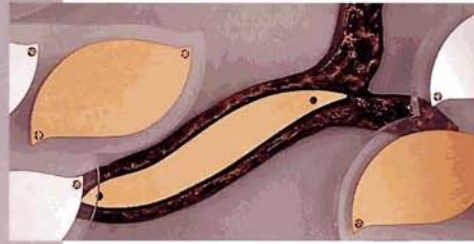

Bronze Letters

TREE

TREE

Bronze letters can be installed directly on your wall or can arrive pre-mounted for easy installation. Choose from either clear plexiglass or wood panels.

NEW! Foundation Stones

Small, medium, and large Foundation Stones identify upper levels of giving. Stones are cast bronze with a brass donor plate.

cast-bronze antique-finished
750 leaves. With so many
be recognized.

Acorn

The cast bronze Acorn with a brass donor plate can be used to identify an upper level of giving.

Naming Branch

The Naming Branch was designed as another option for identifying upper levels of giving. The cast bronze Naming Branch, with a brass donor plate, can be used along with plain branches.