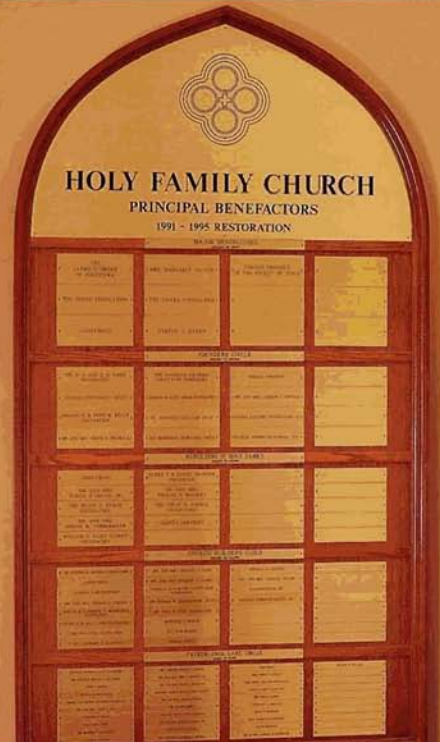

Custom Donor and Memorial Walls

There are many ways to recognize donors, commemorate loved ones, or celebrate events. The possibilities for a custom donor or memorial walls are unlimited. Send for our catalog.

A collection of wood plaques with bronze engraved nameplates adorn a brick wall. The Madonna and Child is carved in wood.

Donor Plaques with Removable Nameplates

Removable plates allow organizations to modify and expand a donor memorial or campaign plaque. The flexible design is also effective in annual events where donor names change with each campaign.

Engraved brass nameplates inlaid in wood, recognizing five levels of giving.