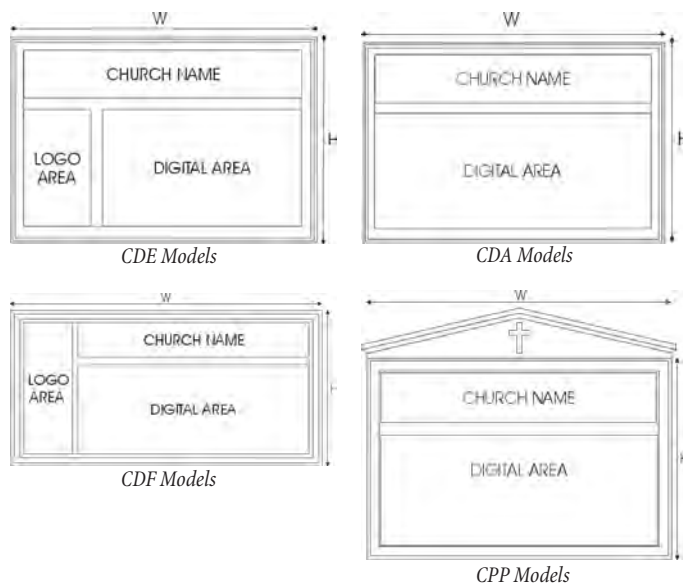

FOUR MODELS AVAILABLE