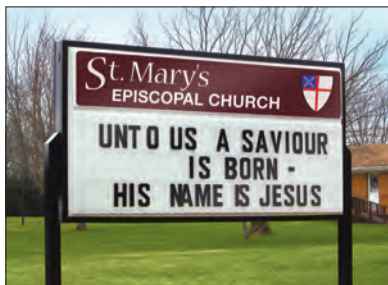

LARGE MODERN SIGNS

GUARDIAN

SL6X4

THE GUARDIAN

The cabinet is made from .125" heavy gage aluminum extrusion with internal reinforcement at the corners to prevent twisting or warping. The cabinet finish is exterior grade polyester powder. All exterior cabinet and support post surfaces are aluminum and will never rust.

Model No.	Price	Trim
Royal Mini Guardian		
SL5X4	$3,938	$544
SL5X4VG	$4,685	
Royal Guardian		
SL6X4	$4,324	$544
SL6X4VG	$5,072	
VG - Vandal Guard L - Logo		
Crown Guardian		
SL8X4	$5,184	$637
SL8X4LVG	$5,930	
Model number indicates nominal length x height		
Double sided signs are 14" in depth.		
Single sided signs are 10" in depth.