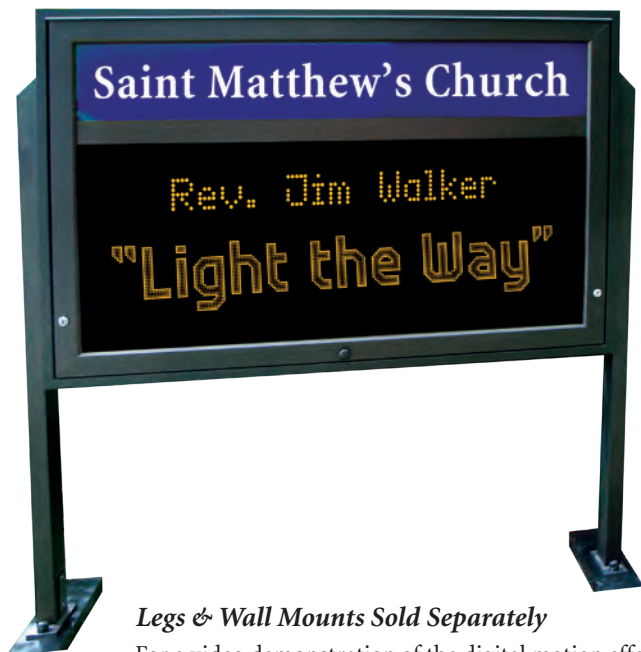

FOUR MODELS AVAILABLE